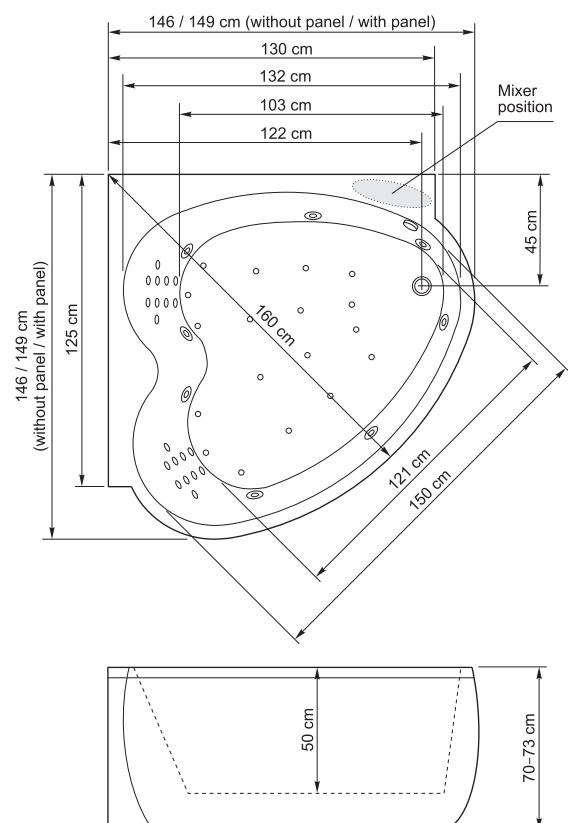

Amadeo

146×146×71 cm
370 l

AQUATOR

DESIGN BY AQUATOR 2008

Amadeo belongs to Aquator's "Sea Stone" collection and exhibits an elegant symbiosis of geometry and plastic.

FEATURES

- Two-person bath with side-by-side seating configuration.
- Massage with the same amount of power as a therapeutic tub.
- Special pillow ensures the neck muscles are relaxed in every position.
- Spine protected from strong, direct hydro-massage.
- Aquator Touch-screen. Unique driving system, which makes using the various massage baths more comprehensive, precise and delicate. Extremely comfortable to use.
- Price includes all possible massage components (back, side and foot massage).
There are 28 hydro-jets and 18 air-jets in total.
- Only top quality components and materials are used in production (Koller - Austria, Lucite - Great Britain, Röhm-Degussa - Germany).
- DME Award 2007 (Design Management Europe Award 2007).

Amadeo

COMBI POWER 6522

Pneumatic control system

Side massage
Back massage
Foot massage
Air massage
Bath

Pump 2
Power (kW) 3,0
Micro-jets 20
Midi-jets 8
Air-jets 18

COMBI 6521

Pneumatic control system

Side massage
Back massage
Foot massage
Air massage
Bath