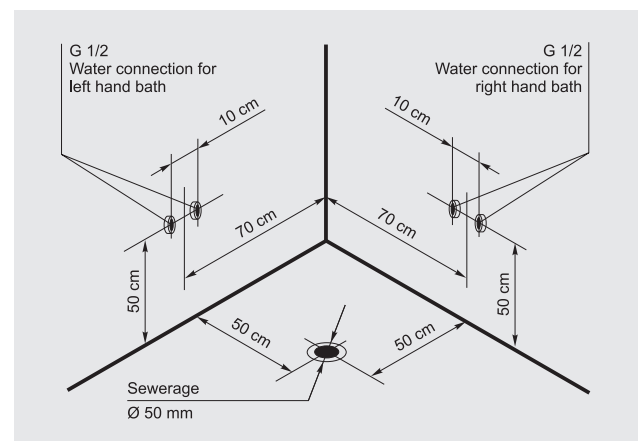

BATH 252

Bathtub
Frame
Siphon (drain and
overflow)

Pump -
Power (kW) -
Micro-jets -
Midi-jets -
Air-jets -