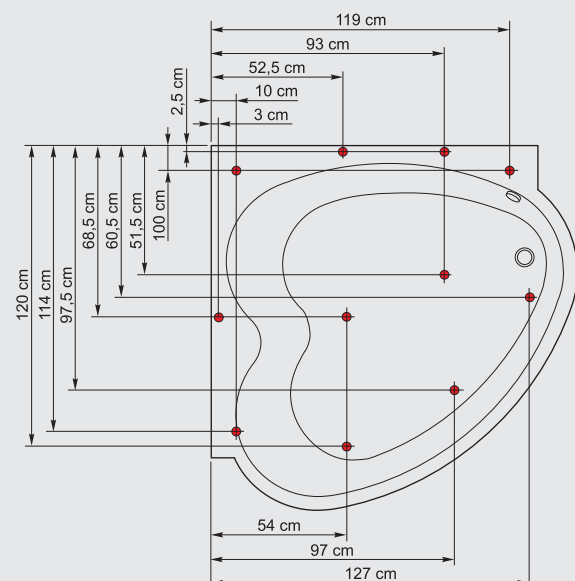

BATH LEGS POSITIONS

ADDITIONAL EQUIPMENT

- 052 Front panel
- 803 Control system "Aquator Touch-Screen"
- 802 Electronic switching
- 8202 Colour-light therapy with STOP function
- 8201 Colour-light therapy
- 820 Underwater light
- 808/8081 Water heater 1,5 kW / 3,0 kW
- 809 Air heater for blower 230 W
- 807 Air ozonator for blower
- 812 Forced hydro-massage
- 841/8412 Headrest "NEPTUN" black/white
- 843 Headrest "MARE"
- 856 Cascade Cristina
- 858 Bath filling via special overflow